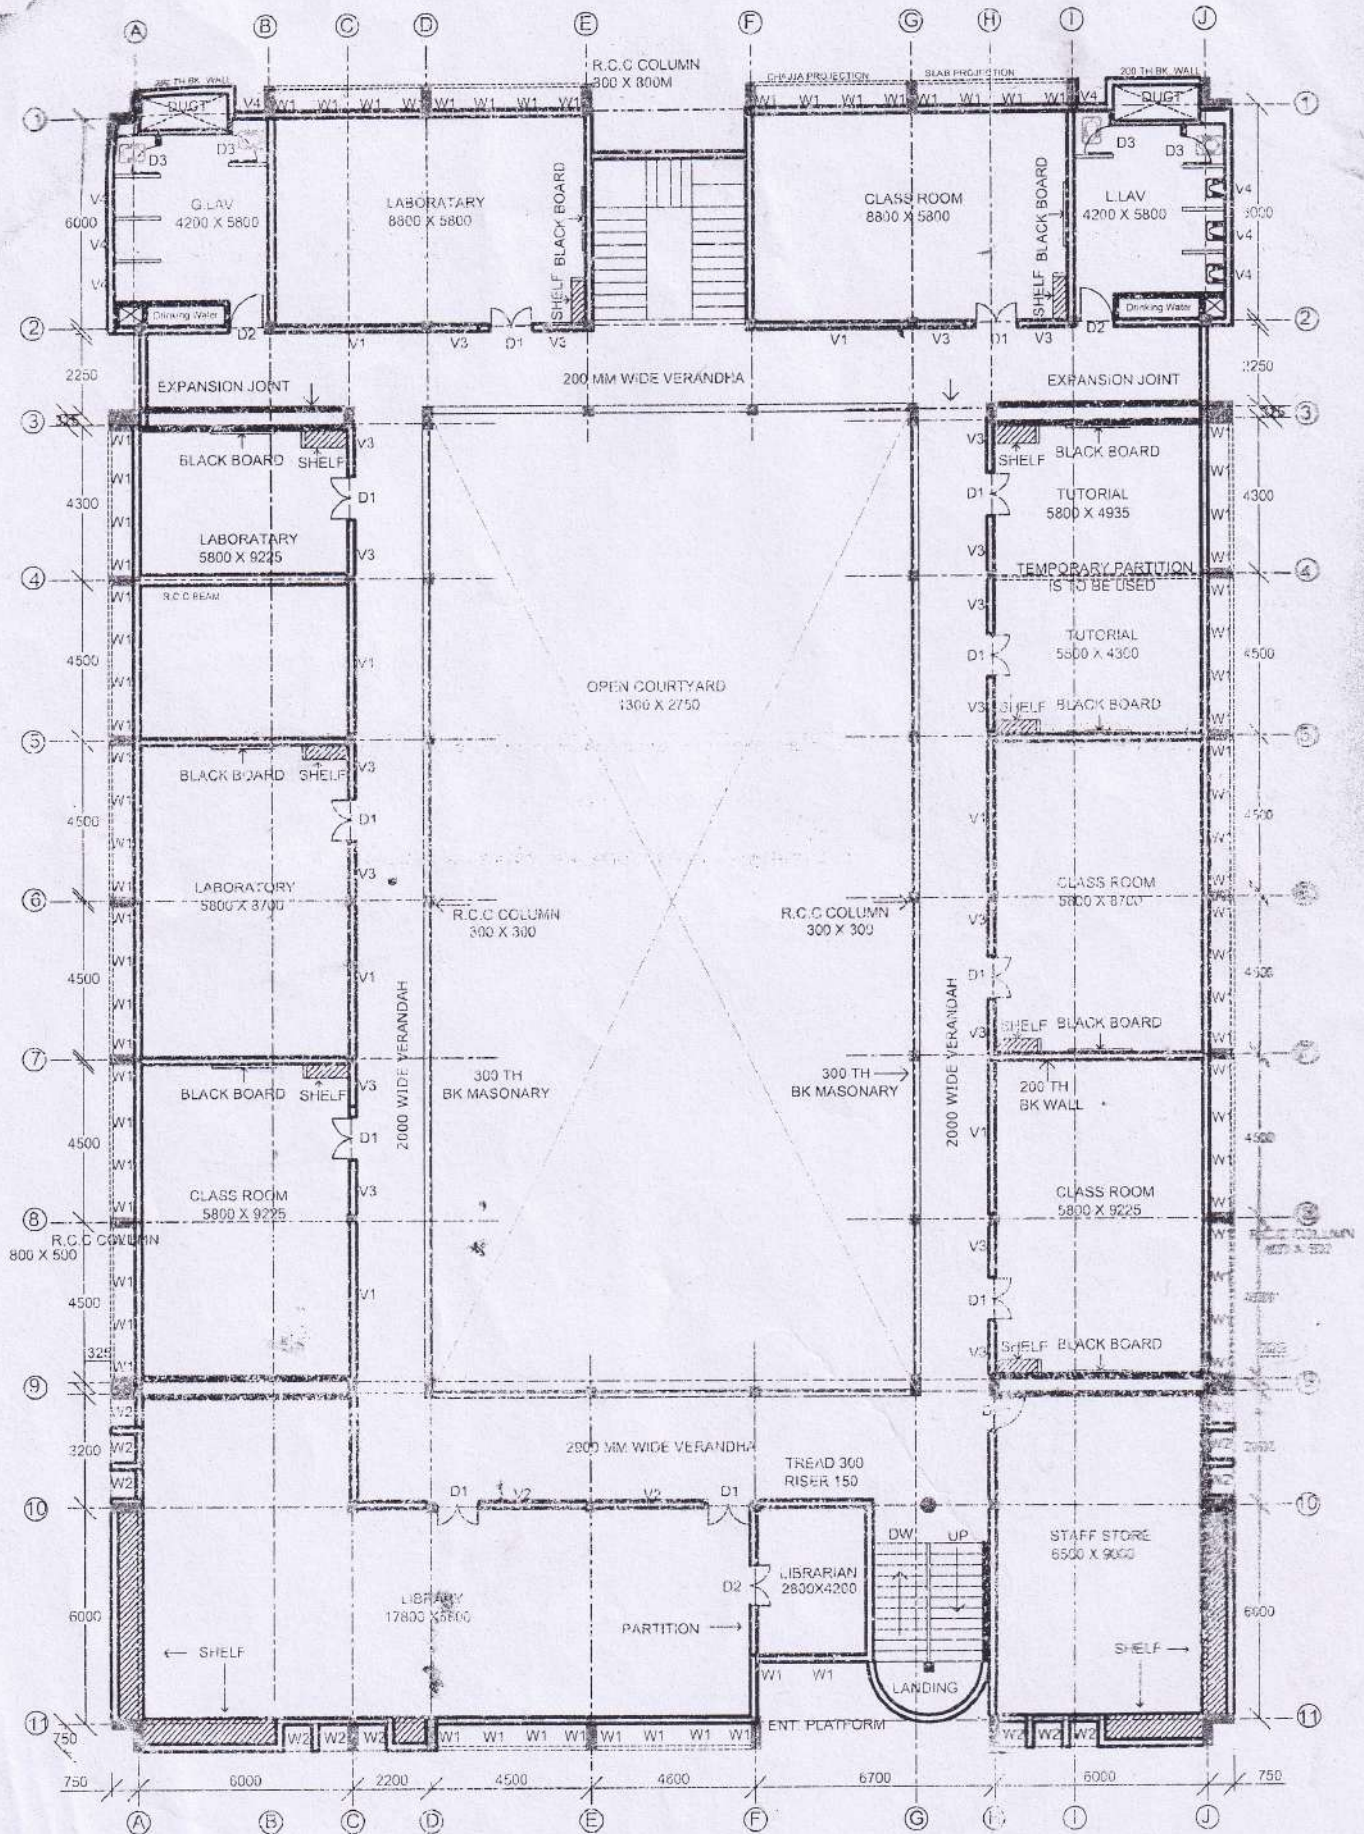

# GOVERNMENT COLLEGE BUILDING AT JAMGAON R. PATAN, DIST. DURG (C.G.)

*R. Goud*  
Sub Engineer  
Jamgaon (R)

## FIRST FLOOR PLAN

Sub Divisional Officer  
P.W.D. Patan Sub Dn Patan

Executive Engineer  
P.W.D. Durg Division Durg